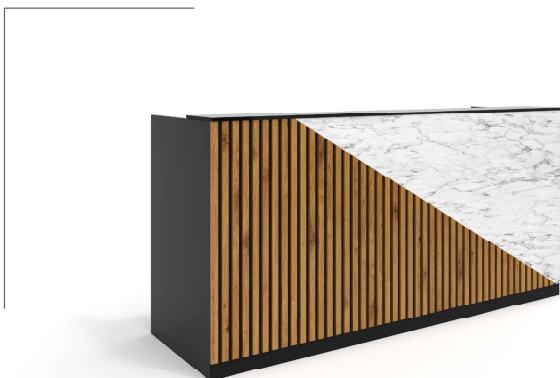

RECEPTION COUNTERS

DCi

RECEPTION COUNTERS

FREELINE

- 2700 x 800 x 1100 H
- Executive pedestal & CPU unit

MAISON

- 2500 x 700 x 1100 H
- Executive pedestal with 4 drawers

Zoe

- 2800 x 800 x 1200 H
- Executive pedestal with 4 drawers

Strata

- 2400 x 800 x 750H
- Desk height pedestal with 4 drawers

RECEPTION COUNTERS

Ava

- 2400 x 800 x 1100 H
- Executive pedestal with 4 drawers

William

- 2700 x 800 x 1100 H
- Executive pedestal with 4 drawers

Della

- 3000 x 800 x 1100 H
- Executive pedestal with 4 drawers

Isabella

- 2400 x 800 x 1100 H
- Executive pedestal with 4 drawers

RECEPTION COUNTERS

Urban

- 2700 x 800 x 850 H
- Executive pedestal with 4 drawers

Harley

- 2700 x 800 x 800H
- Executive pedestal with 4 drawers

Grano

- 2700 x 800 x 1100 H
- Executive pedestal with 4 drawers

Benito

- 2700 x 800 x 1100 H
- Executive pedestal with 4 drawers