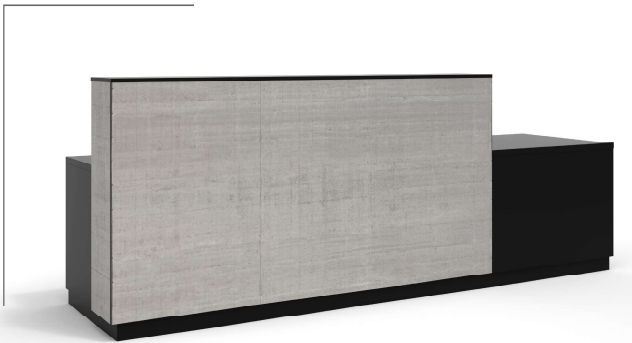

RECEPTION COUNTERS

DCi

RECEPTION COUNTERS

FREELINE

- 2700 x 800 x 1100 H
- Executive pedestal & CPU unit

MAISON

- 2500 x 700 x 1100 H
- Executive pedestal with 4 drawers

Zoe

- 2800 x 800 x 1200 H
- Executive pedestal with 4 drawers

Strata

- 2400 x 800 x 750H
- Desk height pedestal with 4 drawers

RECEPTION COUNTERS

Ava

- 2400 x 800 x 1100 H
- Executive pedestal with 4 drawers

William

- 2700 x 800 x 1100 H
- Executive pedestal with 4 drawers

Della

- 3000 x 800 x 1100 H
- Executive pedestal with 4 drawers

Isabella

- 2400 x 800 x 1100 H
- Executive pedestal with 4 drawers

RECEPTION COUNTERS

Urban

- 2700 x 800 x 850 H
- Executive pedestal with 4 drawers

Harley

- 2700 x 800 x 800H
- Executive pedestal with 4 drawers

Grano

- 2700 x 800 x 1100 H
- Executive pedestal with 4 drawers

Benito

- 2700 x 800 x 1100 H
- Executive pedestal with 4 drawers