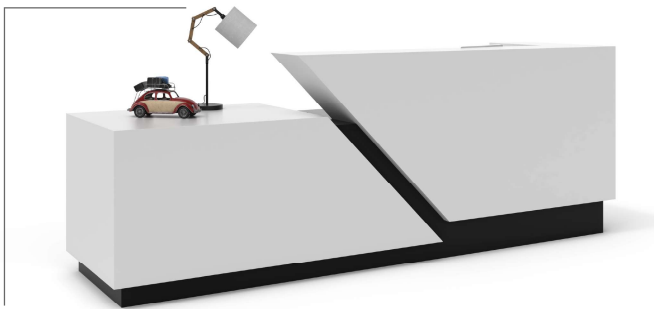

RECEPTION COUNTERS

DCi

RECEPTION COUNTERS

FREELINE

- 2700 x 800 x 1100 H
- Executive pedestal & CPU unit

MAISON

- 2500 x 700 x 1100 H
- Executive pedestal with 4 drawers

Zoe

- 2800 x 800 x 1200 H
- Executive pedestal with 4 drawers

Strata

- 2400 x 800 x 750H
- Desk height pedestal with 4 drawers

RECEPTION COUNTERS

Ava

- 2400 x 800 x 1100 H
- Executive pedestal with 4 drawers

William

- 2700 x 800 x 1100 H
- Executive pedestal with 4 drawers

Della

- 3000 x 800 x 1100 H
- Executive pedestal with 4 drawers

Isabella

- 2400 x 800 x 1100 H
- Executive pedestal with 4 drawers

RECEPTION COUNTERS