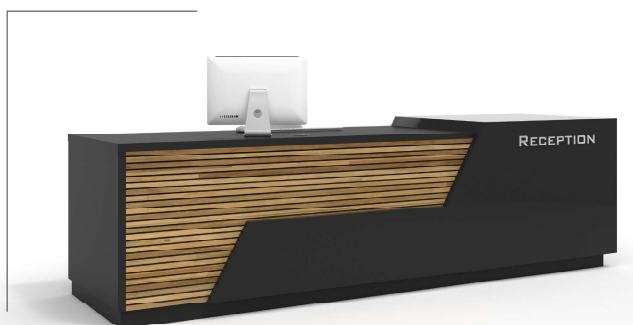

RECEPTION COUNTERS

DCi

RECEPTION COUNTERS

FREELINE

- 2700 x 800 x 1100 H
- Executive pedestal & CPU unit

MAISON

- 2500 x 700 x 1100 H
- Executive pedestal with 4 drawers

Zoe

- 2800 x 800 x 1200 H
- Executive pedestal with 4 drawers

Strata

- 2400 x 800 x 750H
- Desk height pedestal with 4 drawers

RECEPTION COUNTERS

Ava

- 2400 x 800 x 1100 H
- Executive pedestal with 4 drawers

William

- 2700 x 800 x 1100 H
- Executive pedestal with 4 drawers

Della

- 3000 x 800 x 1100 H
- Executive pedestal with 4 drawers

Isabella

- 2400 x 800 x 1100 H
- Executive pedestal with 4 drawers

RECEPTION COUNTERS

Urban

- 2700 x 800 x 850 H
- Executive pedestal with 4 drawers

Harley

- 2700 x 800 x 800H
- Executive pedestal with 4 drawers

Grano

- 2700 x 800 x 1100 H
- Executive pedestal with 4 drawers

Benito

- 2700 x 800 x 1100 H
- Executive pedestal with 4 drawers