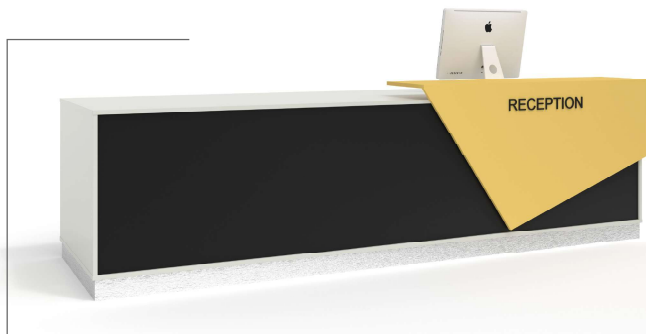

RECEPTION COUNTERS

DCi

RECEPTION COUNTERS

FREELINE

- 2700 x 800 x 1100 H
- Executive pedestal & CPU unit

MAISON

- 2500 x 700 x 1100 H
- Executive pedestal with 4 drawers

Zoe

- 2800 x 800 x 1200 H
- Executive pedestal with 4 drawers

Strata

- 2400 x 800 x 750H
- Desk height pedestal with 4 drawers

RECEPTION COUNTERS

Ava

- 2400 x 800 x 1100 H
- Executive pedestal with 4 drawers

William

- 2700 x 800 x 1100 H
- Executive pedestal with 4 drawers

Della

- 3000 x 800 x 1100 H
- Executive pedestal with 4 drawers

Isabella

- 2400 x 800 x 1100 H
- Executive pedestal with 4 drawers

RECEPTION COUNTERS

Urban

- 2700 x 800 x 850 H
- Executive pedestal with 4 drawers

Harley

- 2700 x 800 x 800H
- Executive pedestal with 4 drawers

Grano

- 2700 x 800 x 1100 H
- Executive pedestal with 4 drawers

Benito

- 2700 x 800 x 1100 H
- Executive pedestal with 4 drawers